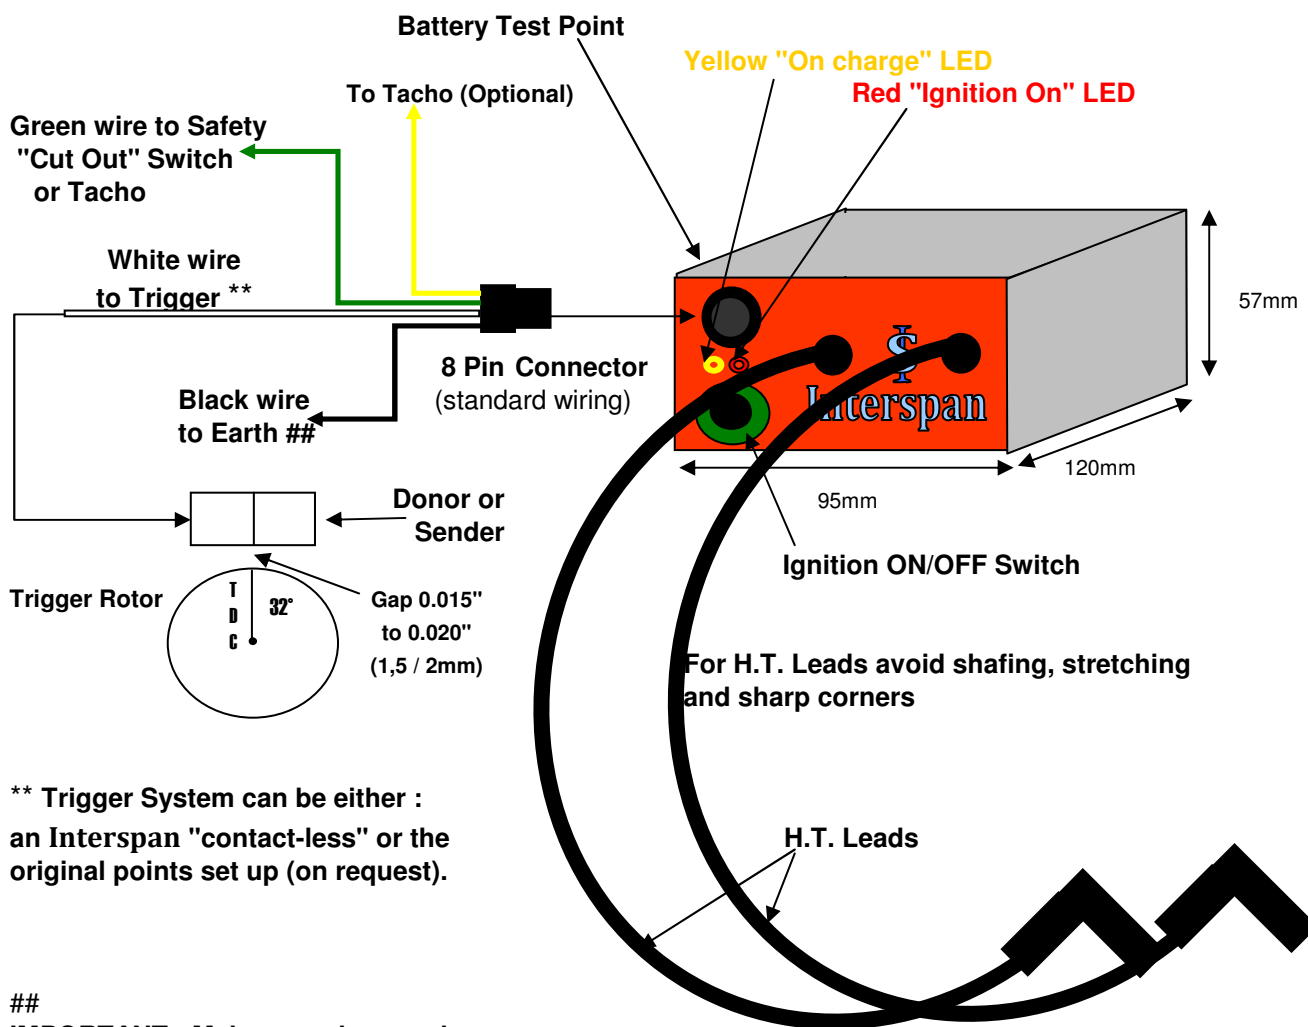

Installing Instruction Sheet for Interspan **Sport** Twin Ignition System

** Trigger System can be either :
an Interspan "contact-less" or the
original points set up (on request).

IMPORTANT : Make sure that you have
a good EARTH connection for the BLACK
wire from the Ignition Unit and also the
the Black wire on the Trigger set up !
BEST TO CONNECT BOTH ON THE ENGINE !